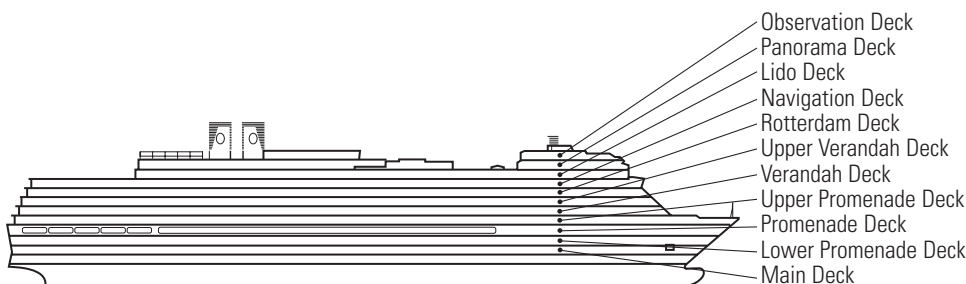

L

Standard: 2 lower beds convertible to 1 queen-size bed, shower. Approximately 141–284 sq. ft.

MS EURODAM

DECK PLANS & STATEROOMS

The deck plans are color-coded by category of stateroom, and the category letter precedes the stateroom number in each room. All staterooms are equipped with interactive LED television with On Demand movies, programming and multichannel music; mini-bar; mini-safe; data port; telephone.