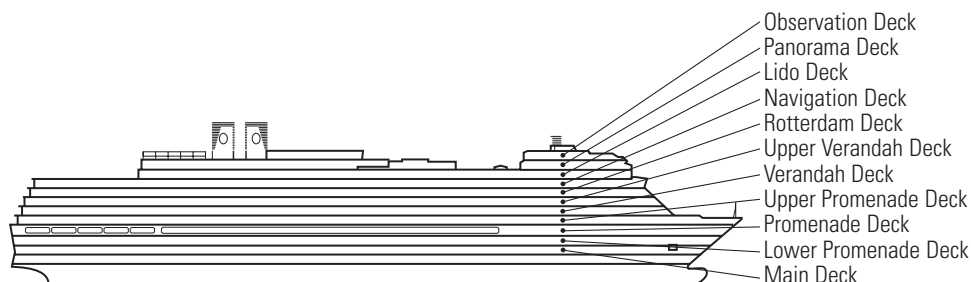

OCEAN-VIEW SPA STATEROOMS

CQ

Large Ocean-view Spa: 2 lower beds convertible to 1 queen-size bed, bathtub & shower. Approximately 169–267 sq. ft.

INTERIOR SPA STATEROOMS

IQ

Large Interior Spa: 2 lower beds convertible to 1 queen-size bed, shower. Staterooms IQ10043 and IQ10044 have fully obstructed views. Approximately 141–284 sq. ft.