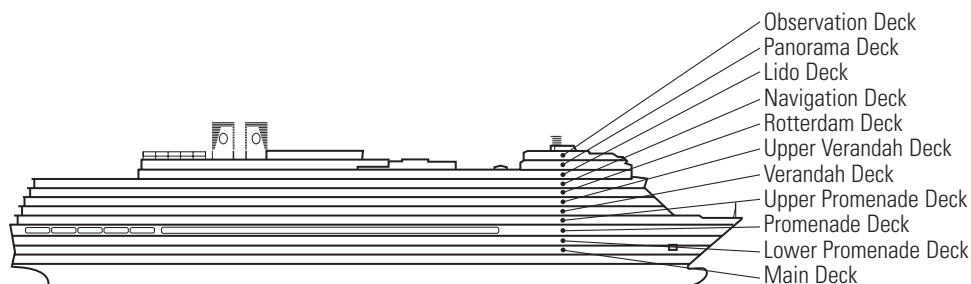

VERANDAH SUITES

SB

Neptune Suites: 2 lower beds convertible to 1 king-size bed, bathroom with dual-sink vanity, full-size whirlpool bath & shower & additional shower stall, large sitting area, dressing room, private verandah, 1 sofa bed for 2 persons, floor-to-ceiling windows. Approximately 506–590 sq. ft. including verandah.

VERANDAH STATEROOMS

VA VC VE VF

Verandah: 2 lower beds convertible to 1 queen-size bed, bathtub & shower, sitting area, private verandah, floor-to-ceiling windows. Approximately 213–379 sq. ft. including verandah.

INTERIOR STATEROOMS

I

Large: 2 lower beds convertible to 1 queen-size bed, shower. Approximately 141–284 sq. ft.

MM

Standard: 2 lower beds convertible to 1 queen-size bed, shower. Approximately 141–284 sq. ft.