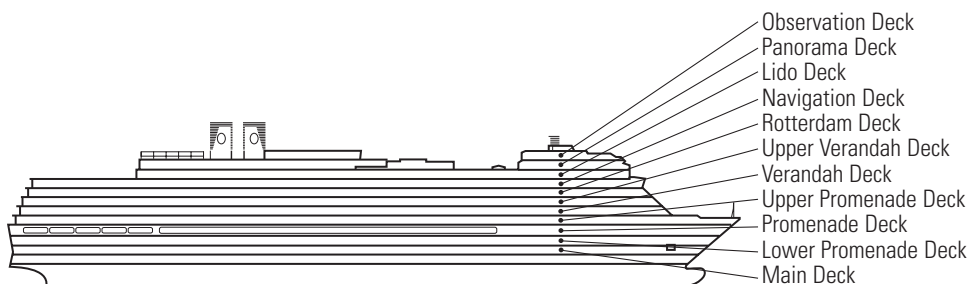

OCEAN-VIEW STATEROOMS

■ C ■ D ■ DD ■ E ■ F

Large: 2 lower beds convertible to 1 queen-size bed, bathtub & shower.
Approximately 169–267 sq. ft.

INTERIOR STATEROOMS

■ J ■ K

Large or Standard: 2 lower beds convertible to 1 queen-size bed, shower.
Approximately 141–284 sq. ft.