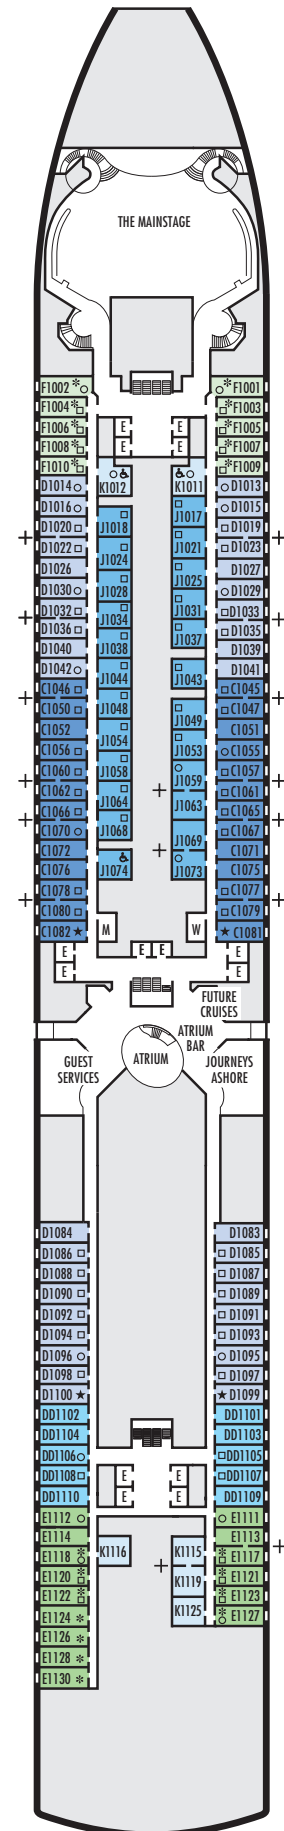

All information is subject to change.

STATEROOM SYMBOL LEGEND

- Quad (2 lower beds, 1 sofa bed, 1 upper)
- Triple (2 lower beds, 1 sofa bed)
- △ Partial sea view
- × Fully obstructed view
- + Connecting rooms
- * Shower only
- ♣ Single sink vanity, bathtub only
- ♠ Single sink vanity
- ◆ Staterooms have solid steel verandah railings instead of clear-view Plexiglas® railings
- ♿ Staterooms I-8033, VB6002, VB6001, J1074, K1012 & K1011 are fully accessible, roll-in shower only
- ▼ Suites SA7058 & SA7057 are fully accessible with single side approach to the bed, bathtub and roll-in shower. Suites SY5002 & SY5001 are fully accessible with single side approach to the bed, roll-in shower only.
- ★ Staterooms VA8119, VA8116, VA8026, VA8025, V6052, V6049, V5140, V5135, V5054, V5051, VA4134, VA4131, H4092, H4089, VA4052, VA4051, D1100, D1099, C1082 & C1081 are ambulatory accessible, roll-in shower only

OCEAN-VIEW STATEROOMS

■ C ■ D ■ DD ■ E ■ F

Large: 2 lower beds convertible to 1 queen-size bed, bathtub & shower.
Approximately 169–267 sq. ft.

INTERIOR STATEROOMS

■ J ■ K

Large or Standard: 2 lower beds convertible to 1 queen-size bed, shower.
Approximately 141–284 sq. ft.