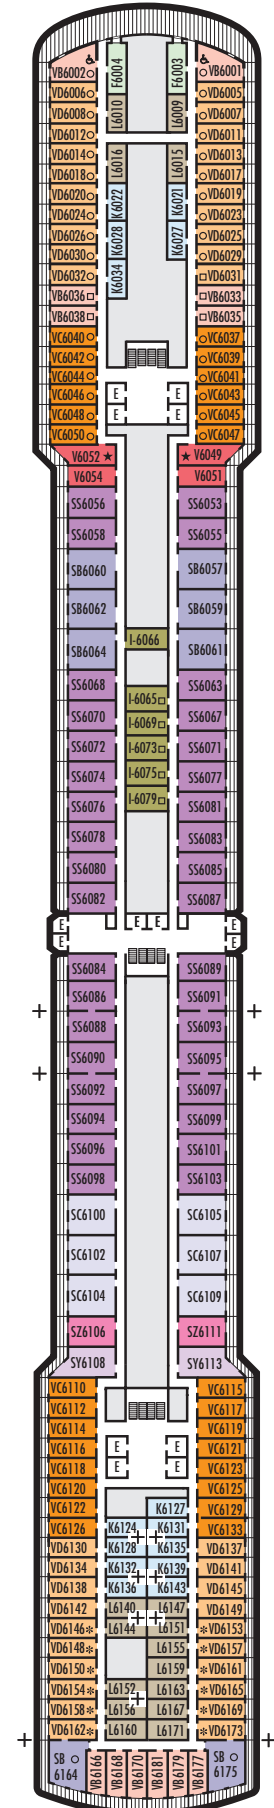

All information is subject to change.

STATEROOM SYMBOL LEGEND

- Quad (2 lower beds, 1 sofa bed, 1 upper)
- Triple (2 lower beds, 1 sofa bed)
- △ Partial sea view
- × Fully obstructed view
- + Connecting rooms
- * Shower only
- ♣ Single sink vanity, bathtub only
- ♠ Single sink vanity
- ◆ Staterooms have solid steel verandah railings instead of clear-view Plexiglas® railings
- ♿ Staterooms I-8033, VB6002, VB6001, J1074, K1012 & K1011 are fully accessible, roll-in shower only
- ▼ Suites SA7058 & SA7057 are fully accessible with single side approach to the bed, bathtub and roll-in shower. Suites SY5002 & SY5001 are fully accessible with single side approach to the bed, roll-in shower only.
- ★ Staterooms VA8119, VA8116, VA8026, VA8025, V6052, V6049, V5140, V5135, V5054, V5051, VA4134, VA4131, H4092, H4089, VA4052, VA4051, D1100, D1099, C1082 & C1081 are ambulatory accessible, roll-in shower only

OCEAN-VIEW STATEROOMS

■ C ■ D ■ DD ■ E ■ F

Large: 2 lower beds convertible to 1 queen-size bed, bathtub & shower.
Approximately 169–267 sq. ft.

INTERIOR STATEROOMS

■ J ■ K

Large or Standard: 2 lower beds convertible to 1 queen-size bed, shower.
Approximately 141–284 sq. ft.

INTERIOR STATEROOMS

I

Large: 2 lower beds convertible to 1 queen-size bed, shower. Approximately 141–284 sq. ft.

K

Large or Standard: 2 lower beds convertible to 1 queen-size bed, shower. Approximately 141–284 sq. ft.

■ K

Large or Standard: 2 lower beds convertible to 1 queen-size bed, shower. Approximately 141–284 sq. ft.

■ L

Standard: 2 lower beds convertible to 1 queen-size bed, shower. Approximately 141–284 sq. ft.