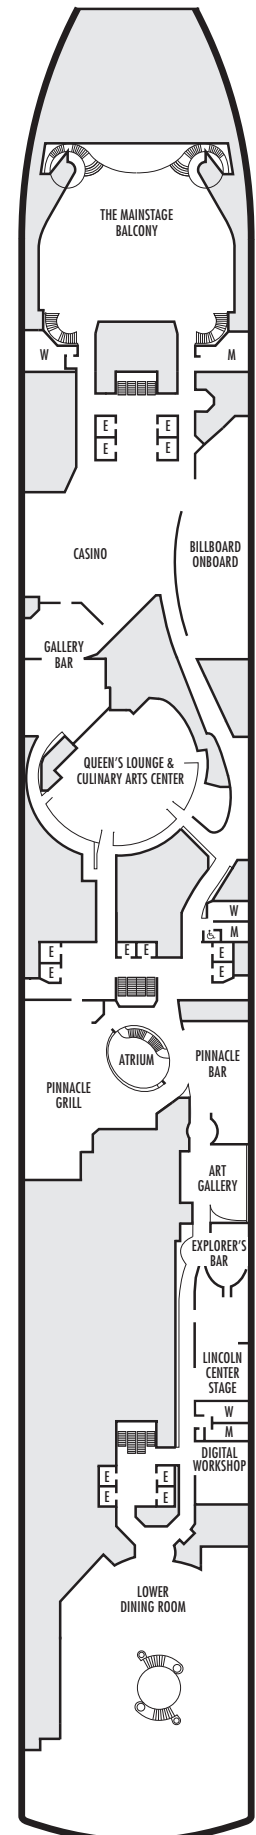

Important Note: Not all staterooms within each category have the same furniture configuration and/or facilities. Appropriate symbols within the rooms on the deck plans describe differences from the stateroom descriptions below.

All information is subject to change.

STATEROOM SYMBOL LEGEND

- Quad (2 lower beds, 1 sofa bed, 1 upper)
- Triple (2 lower beds, 1 sofa bed)
- △ Partial sea view
- × Fully obstructed view
- + Connecting rooms
- Shower only
- ♣ Single sink vanity, bathtub only
- ♠ Single sink vanity
- Staterooms have solid steel verandah railings instead of clear-view Plexiglas® railings
- ♿ Staterooms I-8033, VB6002, VB6001, J1074, K1012 & K1011 are fully accessible, roll-in shower only
- ▼ Suites SA7058 & SA7057 are fully accessible with single side approach to the bed, bathtub and roll-in shower. Suites SY5002 & SY5001 are fully accessible with single side approach to the bed, roll-in shower only.
- ★ Staterooms VA8119, VA8116, VA8026, VA8025, V6052, V6049, V5140, V5135, V5054, V5051, VA4134, VA4131, H4092, H4089, VA4052, VA4051, D1100, D1099, C1082 & C1081 are ambulatory accessible, roll-in shower only