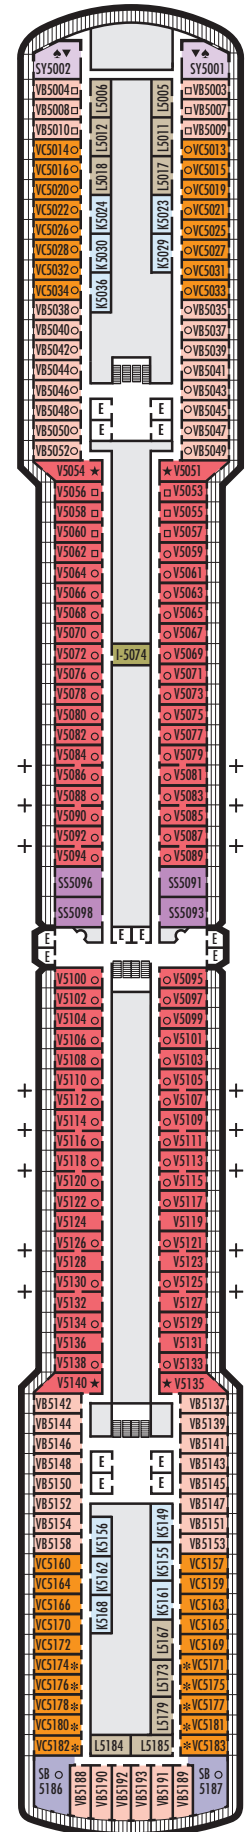

VERANDAH SUITES

SB

Neptune Suites: 2 lower beds convertible to 1 king-size bed, bathroom with dual-sink vanity, full-size whirlpool bath & shower & additional shower stall, large sitting area, dressing room, private verandah, 1 sofa bed for 2 persons, floor-to-ceiling windows. Approximately 506–590 sq. ft. including verandah.

SS SY

Signature Suites: 2 lower beds convertible to 1 queen-size bed, bathroom with dual-sink vanity, full-size whirlpool bath & shower & additional shower stall, large sitting area, private verandah, 1 sofa bed for 1 person, floor-to-ceiling windows. Approximately 273–456 sq. ft. including verandah.

VERANDAH STATEROOMS

V VB VC

Verandah: 2 lower beds convertible to 1 queen-size bed, bathtub & shower, sitting area, private verandah, floor-to-ceiling windows. Approximately 213–379 sq. ft. including verandah.

INTERIOR STATEROOMS

I

Large: 2 lower beds convertible to 1 queen-size bed, shower. Approximately 141–284 sq. ft.

K

Large or Standard: 2 lower beds convertible to 1 queen-size bed, shower. Approximately 141–284 sq. ft.

L

Standard: 2 lower beds convertible to 1 queen-size bed, shower. Approximately 141–284 sq. ft.