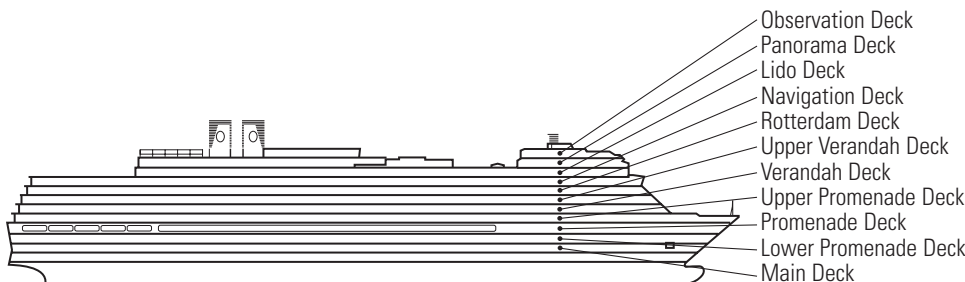

VERANDAH SUITES

SB

Neptune Suites: 2 lower beds convertible to 1 king-size bed, bathroom with dual-sink vanity, full-size whirlpool bath & shower & additional shower stall, large sitting area, dressing room, private verandah, 1 sofa bed for 2 persons, floor-to-ceiling windows. Approximately 506–590 sq. ft. including verandah.

VERANDAH STATEROOMS

VA VB VC VE VF VH

Verandah: 2 lower beds convertible to 1 queen-size bed, bathtub & shower, sitting area, private verandah, floor-to-ceiling windows. Approximately 213–379 sq. ft. including verandah.

OCEAN-VIEW STATEROOMS

G H HH

Large: 2 lower beds convertible to 1 queen-size bed, bathtub & shower. All G-category staterooms have partial sea views. All H- & HH-category staterooms have fully obstructed views. Approximately 169–267 sq. ft.

INTERIOR STATEROOMS

I

Large: 2 lower beds convertible to 1 queen-size bed, shower. Approximately 141–284 sq. ft.

K

Large or Standard: 2 lower beds convertible to 1 queen-size bed, shower. Approximately 141–284 sq. ft.

L N

Standard: 2 lower beds convertible to 1 queen-size bed, shower. Approximately 141–284 sq. ft.

DECK 4—UPPER PROMENADE DECK

Staterooms 4001–4187