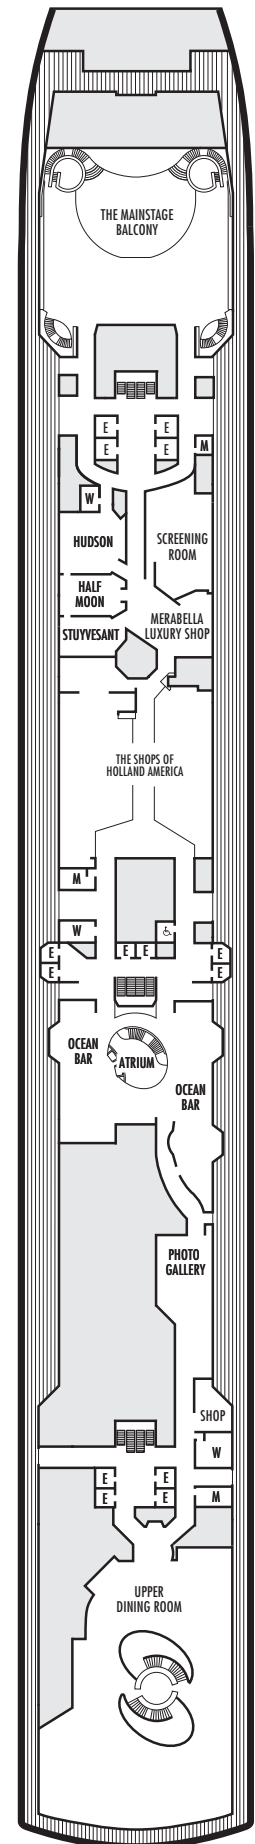

Important Note: Not all staterooms within each category have the same furniture configuration and/or facilities. Appropriate symbols within the rooms on the deck plans describe differences from the stateroom descriptions below.

All information is subject to change.

STATEROOM SYMBOL LEGEND

- Quad (2 lower beds, 1 sofa bed, 1 upper)
- Triple (2 lower beds, 1 sofa bed)
- △ Partial sea view
- × Fully obstructed view
- + Connecting rooms
- Shower only
- ♣ Single sink vanity, bathtub only
- ♠ Single sink vanity
- Staterooms have solid steel verandah railings instead of clear-view Plexiglas® railings
- ♿ Staterooms I-8033, VB6002, VB6001, J1074, K1012 & K1011 are fully accessible, roll-in shower only
- ▼ Suites SA7058 & SA7057 are fully accessible with single side approach to the bed, bathtub and roll-in shower. Suites SY5002 & SY5001 are fully accessible with single side approach to the bed, roll-in shower only.
- ★ Staterooms VA8119, VA8116, VA8026, VA8025, V6052, V6049, V5140, V5135, V5054, V5051, VA4134, VA4131, H4092, H4089, VA4052, VA4051, D1100, D1099, C1082 & C1081 are ambulatory accessible, roll-in shower only