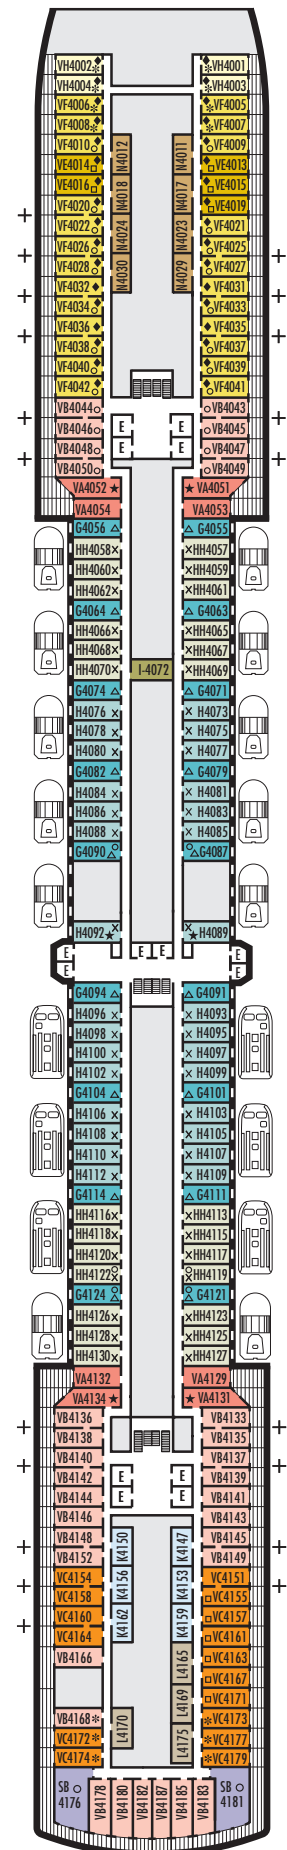

VERANDAH SUITES

SB

Neptune Suites: 2 lower beds convertible to 1 king-size bed, bathroom with dual-sink vanity, full-size whirlpool bath & shower & additional shower stall, large sitting area, dressing room, private verandah, 1 sofa bed for 2 persons, floor-to-ceiling windows. Approximately 506–590 sq. ft. including verandah.

VERANDAH STATEROOMS

VA VB VC VE VF VH

Verandah: 2 lower beds convertible to 1 queen-size bed, bathtub & shower, sitting area, private verandah, floor-to-ceiling windows. Approximately 213–379 sq. ft. including verandah.

OCEAN-VIEW STATEROOMS

G H HH

Large: 2 lower beds convertible to 1 queen-size bed, bathtub & shower. All G-category staterooms have partial sea views. All H- & HH-category staterooms have fully obstructed views. Approximately 169–267 sq. ft.

INTERIOR STATEROOMS

I

Large: 2 lower beds convertible to 1 queen-size bed, shower. Approximately 141–284 sq. ft.

K

Large or Standard: 2 lower beds convertible to 1 queen-size bed, shower. Approximately 141–284 sq. ft.

L N

Standard: 2 lower beds convertible to 1 queen-size bed, shower. Approximately 141–284 sq. ft.

DECK 4—UPPER PROMENADE DECK

Staterooms 4001–4187