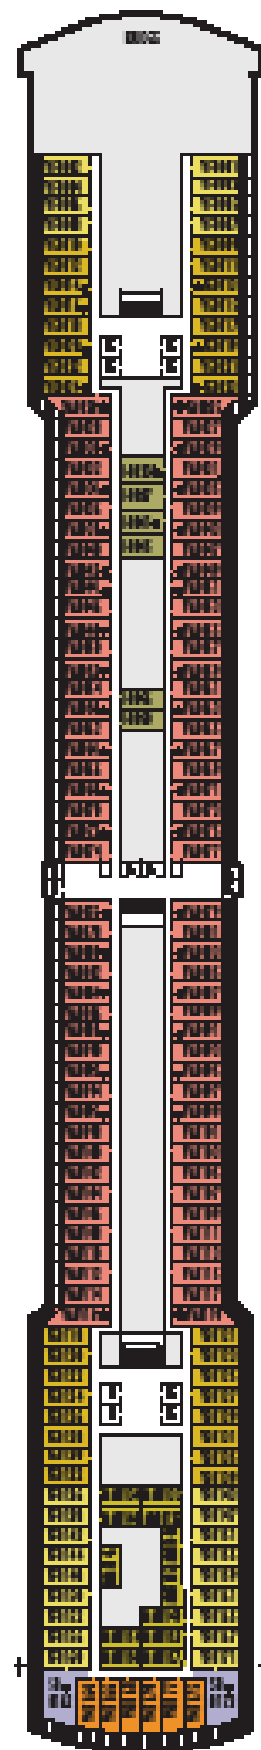

VERANDAH SUITES

SB

Neptune Suites: 2 lower beds convertible to 1 king-size bed, bathroom with dual-sink vanity, full-size whirlpool bath & shower & additional shower stall, large sitting area, dressing room, private verandah, 1 sofa bed for 2 persons, floor-to-ceiling windows. Approximately 506–590 sq. ft. including verandah.

VERANDAH STATEROOMS

VA VC VE VF

Verandah: 2 lower beds convertible to 1 queen-size bed, bathtub & shower, sitting area, private verandah, floor-to-ceiling windows. Approximately 213–379 sq. ft. including verandah.

INTERIOR STATEROOMS

I

Large: 2 lower beds convertible to 1 queen-size bed, shower. Approximately 141–284 sq. ft.

MM

Standard: 2 lower beds convertible to 1 queen-size bed, shower. Approximately 141–284 sq. ft.