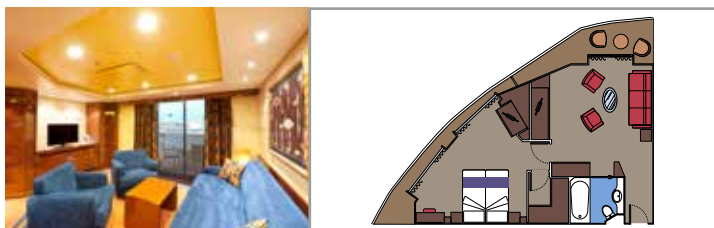

MSC YACHT CLUB DELUXE SUITE YC1

≈23-29
 ≈4-6
 15-16
 3

- › Sitting area with sofa
- › Spacious wardrobe

The images are representative only. Size, layout and furniture may vary (within the same cabin category).

Cabin size (m²)

Balcony size (m²)

Deck location

Accommodating up to

SUITE AUREA

INCLUDED FACILITIES

- Some Suites have a panoramic sealed window
- Spacious wardrobe
- Sitting area with sofa
- Comfortable double bed or single beds (on request)
- Bathroom with bathtub, vanity area with hairdryer
- Interactive TV, telephone, safe, minibar and air conditioning
- Wifi connection available (for a fee)

GRAND SUITE AUREA

SX

 ≈38-41
  ≈4-6
  9-11
  4

- > Sitting area with sofa
- > Walk-in wardrobe

PREMIUM SUITE AUREA

SL1

 ≈29-33
  ≈4-6
  10-12
  3

- > Spacious wardrobe

The images are representative only. Size, layout and furniture may vary (within the same cabin category).

 Cabin size (m²)

 Balcony size (m²)

 Deck location

 Accommodating up to

BALCONY

INCLUDED FACILITIES

- Sitting area with sofa
- Comfortable double bed or single beds (on request)
- Bathroom with shower or bathtub, vanity area with hairdryer
- Interactive TV, telephone, safe, minibar and air conditioning
- Wifi connection available (for a fee)