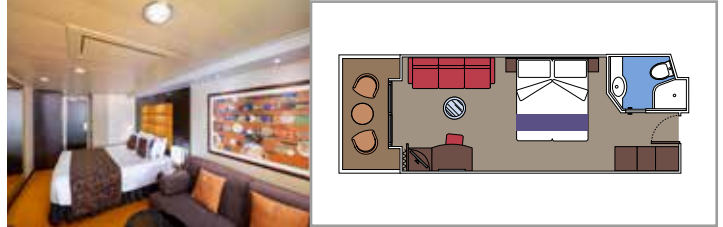

PREMIUM BALCONY BL3

BL3

≈19
≈4
12-13
4

› High deck location