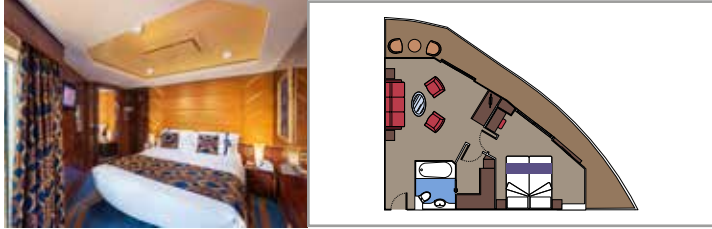

MSC YACHT CLUB EXECUTIVE AND FAMILY SUITE WITH BALCONY YCT*

≈36
 ≈16
 16
 3

- › Balcony with dining table
- › Separate living area and dining room
- › Walk-in wardrobe

* For all departures until Winter 2024-25 refer to YC3 - MSC Yacht Club Royal Suite.
For all departures as of Summer 2025 refer to YCT - MSC Yacht Club Executive and Family suite with Balcony.