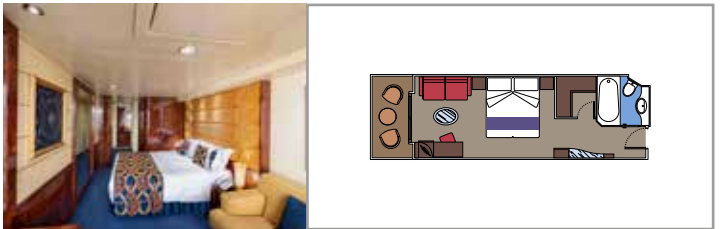

MSC YACHT CLUB EXECUTIVE & FAMILY SUITE YC2

≈45-53
 12
 3

- › Panoramic sealed window
- › Sitting area with sofa
- › Walk-in wardrobe

MSC YACHT CLUB GRAND SUITE YCP

≈29
 ≈6
 15-16
 3

- › Sitting area with sofa
- › Spacious wardrobe

MSC YACHT CLUB DELUXE SUITE YC1

≈23-29
 ≈4-6
 15-16
 3

- › Sitting area with sofa
- › Spacious wardrobe

The images are representative only. Size, layout and furniture may vary (within the same cabin category).

Cabin size (m²)

Balcony size (m²)

Deck location

Accommodating up to

SUITE AUREA

INCLUDED FACILITIES

- Some Suites have a panoramic sealed window
- Spacious wardrobe
- Sitting area with sofa
- Comfortable double bed or single beds (on request)
- Bathroom with bathtub, vanity area with hairdryer
- Interactive TV, telephone, safe, minibar and air conditioning
- Wifi connection available (for a fee)

The images are representative only. Size, layout and furniture may vary (within the same cabin category).

 Cabin size (m²)

 Balcony size (m²)

 Deck location

 Accommodating up to

BALCONY

INCLUDED FACILITIES

- Sitting area with sofa
- Comfortable double bed or single beds (on request)
- Bathroom with shower or bathtub, vanity area with hairdryer
- Interactive TV, telephone, safe, minibar and air conditioning
- Wifi connection available (for a fee)