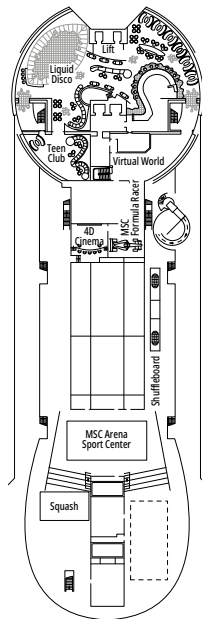

OCEAN VIEW

Available in:

- › **Premium Ocean View (OL1)**
cabin size ≈32m²; low deck location (deck 5)

INTERIOR

Available in:

- › **Deluxe Interior (IR2)**
cabin size ≈25m²; medium deck location (deck 10-12)
- › **Deluxe Interior (IR1)**
cabin size ≈25m²; low deck location (deck 8-9)

The images are representative only. Size, layout and furniture may vary (within the same cabin category).

FACILITIES FOR GUESTS WITH DISABILITIES OR REDUCED MOBILITY

Cabin door width	81,5 cm
Bathroom door width	90 cm
Size of cabin (floor space)	from ≈ 20 to ≈ 33 m ²
Size of bathroom	4,1 m ²
Is there a fold-down seat in the shower?	Yes
Height of seat from the floor	44 cm
Does the WC seat have grab rails?	Yes
Are wheelchairs available on board?	In limited numbers*
Are all decks/public areas accessible?	Yes
Are all lifeboats wheelchair-accessible?	No**
Do the lifts have deck indicators?	Visual, Audio & Braille
Can severely visually impaired/blind guests be catered for on the cruise?	Only with full-time carer

DECK 5
FANTASIA

DECK 6
MAGNIFICO

DECK 7
SUBLIME

DECK 8
FAVOLA

PIAZZA SAN GIORGIO

MANHATTAN BAR

DECK 9
RADIOSEO

DECK 10
SOGNO

DECK 11
MERAVIGLIA

DECK 12
INCANTO

DECK 13
ARCOBALENO

4D CINEMA

CONCERGE AREA

DECK 14
MIRAGGIO

DECK 15
SPLENDIDO

DECK 16
AURORA