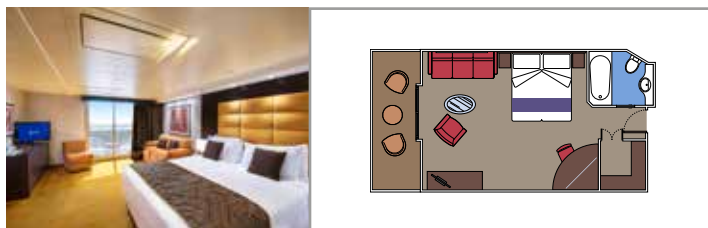

Cabin size (m²)

Balcony size (m²)

Deck location

Accommodating up to

SUITE AUREA

INCLUDED FACILITIES

- Some Suites have a panoramic sealed window
- Spacious wardrobe
- Sitting area with sofa
- Comfortable double bed or single beds (on request)
- Bathroom with bathtub, vanity area with hairdryer
- Interactive TV, telephone, safe, minibar and air conditioning
- Wifi connection available (for a fee)

GRAND SUITE AUREA

SX

 ≈38-41
  ≈4-6
  9-11
  4

- > Sitting area with sofa
- > Walk-in wardrobe

PREMIUM SUITE AUREA

SL1

 ≈29-33
  ≈4-6
  10-12
  3

- > Spacious wardrobe

The images are representative only. Size, layout and furniture may vary (within the same cabin category).

 Cabin size (m²)

 Balcony size (m²)

 Deck location

 Accommodating up to

BALCONY

INCLUDED FACILITIES

- Sitting area with sofa
- Comfortable double bed or single beds (on request)
- Bathroom with shower or bathtub, vanity area with hairdryer
- Interactive TV, telephone, safe, minibar and air conditioning
- Wifi connection available (for a fee)

 Balcony size (m²)

 Deck location

 Accommodating up to

OCEAN VIEW

INCLUDED FACILITIES

- Window with sea view
- Relaxing armchair
- Comfortable double bed or single beds (on request)
- Bathroom with shower, vanity area with hairdryer
- Interactive TV, telephone, safe, minibar and air conditioning
- Wifi connection available (for a fee)