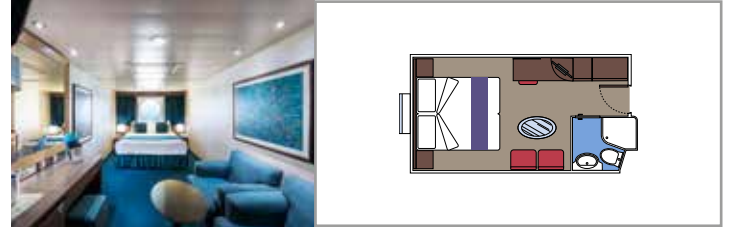

PREMIUM OCEAN VIEW

OL2

≈18
8
4

› Medium deck location