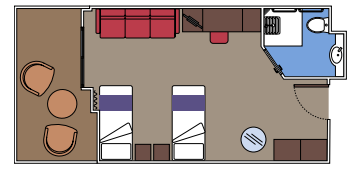

Cabin size (m²)

Balcony size (m²)

Deck location

Accommodating up to

SUITE AUREA

INCLUDED FACILITIES

- Some Suites have a panoramic sealed window
- Spacious wardrobe
- Sitting area with sofa
- Comfortable double bed or single beds (on request)
- Bathroom with bathtub, vanity area with hairdryer
- Interactive TV, telephone, safe, minibar and air conditioning
- Wifi connection available (for a fee)

The images are representative only. Size, layout and furniture may vary (within the same cabin category).

 Cabin size (m²)

 Balcony size (m²)

 Deck location

 Accommodating up to

BALCONY

INCLUDED FACILITIES

- Sitting area with sofa
- Comfortable double bed or single beds (on request)
- Bathroom with shower or bathtub, vanity area with hairdryer
- Interactive TV, telephone, safe, minibar and air conditioning
- Wifi connection available (for a fee)

› Low deck location

The images are representative only. Size, layout and furniture may vary (within the same cabin category).

 Cabin size (m²)

 Balcony size (m²)

 Deck location

 Accommodating up to

FACILITIES FOR GUESTS WITH DISABILITIES OR REDUCED MOBILITY

PREMIUM OCEAN VIEW FOR GUESTS WITH DISABILITIES OR REDUCED MOBILITY

MSC YACHT CLUB

Available in:

- › **MSC Yacht Club Deluxe Suite (YC1)**
cabin size ≈35m²; balcony size ≈6m²; deck 16

BALCONY

Available in: