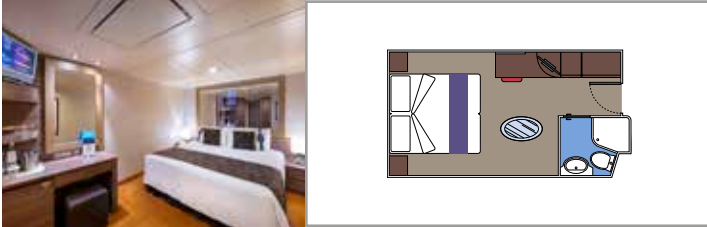

INTERIOR

INCLUDED FACILITIES

Comfortable double bed or single beds (on request)

Bathroom with shower, vanity area with hairdryer

Interactive TV, telephone, safe, minibar and air conditioning

Wifi connection available (for a fee)

DELUXE INTERIOR

IR2

≈17 10-13 4

› Medium deck location