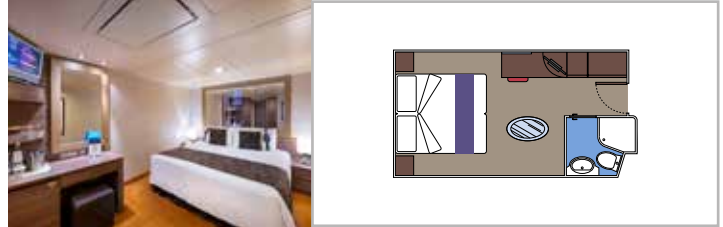

Cabin size (m²)

Balcony size (m²)

Deck location

Accommodating up to

SUITE AUREA

INCLUDED FACILITIES

- Some Suites have a panoramic sealed window
- Spacious wardrobe
- Sitting area with sofa
- Comfortable double bed or single beds (on request)
- Bathroom with bathtub, vanity area with hairdryer
- Interactive TV, telephone, safe, minibar and air conditioning
- Wifi connection available (for a fee)

The images are representative only. Size, layout and furniture may vary (within the same cabin category).

 Cabin size (m²)

 Balcony size (m²)

 Deck location

 Accommodating up to

BALCONY

INCLUDED FACILITIES

- Sitting area with sofa
- Comfortable double bed or single beds (on request)
- Bathroom with shower or bathtub, vanity area with hairdryer
- Interactive TV, telephone, safe, minibar and air conditioning
- Wifi connection available (for a fee)

 Accommodating up to

INTERIOR

INCLUDED FACILITIES

Comfortable double bed or single beds (on request)

Bathroom with shower, vanity area with hairdryer

Interactive TV, telephone, safe, minibar and air conditioning

Wifi connection available (for a fee)

DELUXE INTERIOR

IR2

 ≈17  10-13  4

› Medium deck location

DELUXE INTERIOR

IR1

 ≈17  5-9  4