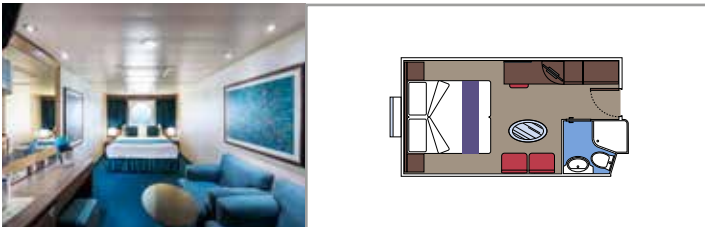

Cabin size (m²)

Balcony size (m²)

Deck location

Accommodating up to

SUITE AUREA

INCLUDED FACILITIES

- Some Suites have a panoramic sealed window
- Spacious wardrobe
- Sitting area with sofa
- Comfortable double bed or single beds (on request)
- Bathroom with bathtub, vanity area with hairdryer
- Interactive TV, telephone, safe, minibar and air conditioning
- Wifi connection available (for a fee)

The images are representative only. Size, layout and furniture may vary (within the same cabin category).

 Cabin size (m²)

 Balcony size (m²)

 Deck location

 Accommodating up to

BALCONY

INCLUDED FACILITIES

- Sitting area with sofa
- Comfortable double bed or single beds (on request)
- Bathroom with shower or bathtub, vanity area with hairdryer
- Interactive TV, telephone, safe, minibar and air conditioning
- Wifi connection available (for a fee)

 Balcony size (m²)

 Deck location

 Accommodating up to

OCEAN VIEW

INCLUDED FACILITIES

- Window with sea view
- Relaxing armchair
- Comfortable double bed or single beds (on request)
- Bathroom with shower, vanity area with hairdryer
- Interactive TV, telephone, safe, minibar and air conditioning
- Wifi connection available (for a fee)

PREMIUM OCEAN VIEW

OL1

 ≈18
  5
  4

› Low deck location

The images are representative only. Size, layout and furniture may vary (within the same cabin category).

 Cabin size (m²)

 Balcony size (m²)

 Deck location