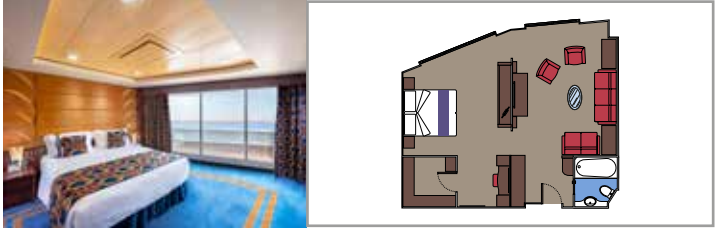

MSC YACHT CLUB EXECUTIVE & FAMILY SUITE YC2

≈45-53
12
3

- › Panoramic sealed window
- › Sitting area with sofa
- › Walk-in wardrobe