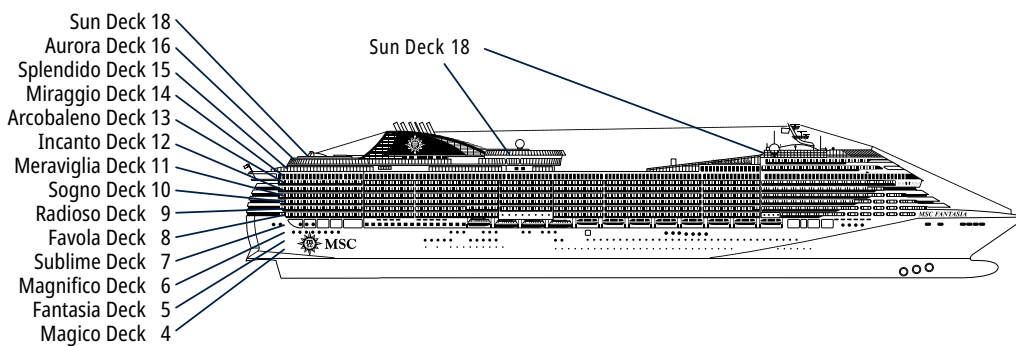

TECHNICAL CHARACTERISTICS OF THE SHIP

PIAZZA SAN GIORGIO

TECHNICAL CHARACTERISTICS OF THE SHIP

GROSS TONNAGE	137.936
LENGTH / BEAM / HEIGHT	333,30 m / 37,92 m / 67,69 m
SURFACE AREA	450.000 m ² , included 27.000 m ² public area
DECKS	18, included 14 for guests
LIFTS	25, included 15 for guests (2 panoramic and 1 for the MSC Yacht Club)
VOLTAGE (IN CABIN)	110/220 volts
MAXIMUM SPEED	23,64 knots
STABILISERS	Stabilised with 2 fins
NUMBER OF PASSENGERS	4.363
NUMBER OF CABINS	1.637, included 43 for guests with disabilities or reduced mobility
CREW MEMBERS	Approx. 1.370
POOLS	5, included 1 with sliding roof, 1 for children and 1 for the MSC Yacht Club
WHIRLPOOLS	12 whirlpool baths
ENVIRONMENTAL TECHNOLOGY	AWT-Advanced Water Treatment, Energy Saving & Monitoring System, Clean Ship 2