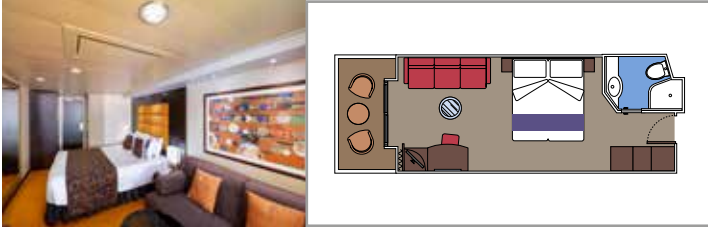

BALCONY

INCLUDED FACILITIES

- Sitting area with sofa
- Comfortable double bed or single beds (on request)
- Bathroom with shower or bathtub, vanity area with hairdryer
- Interactive TV, telephone, safe, minibar and air conditioning
- Wifi connection available (for a fee)

DELUXE BALCONY AUREA BA

BA

≈19
≈4
11-13
4

› Best ship position