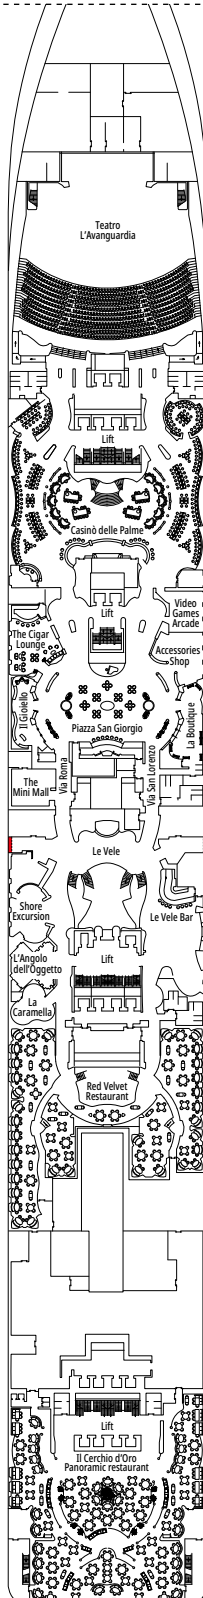

CASINÒ DELLE PALME