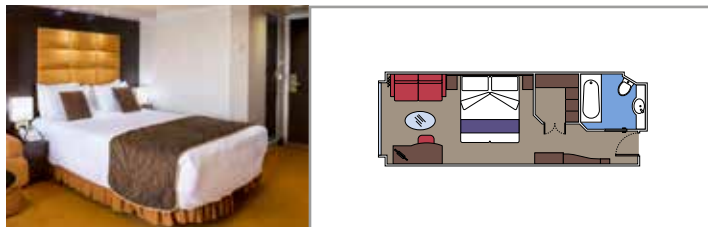

Cabin size (m²)

Balcony size (m²)

Deck location

Accommodating up to

SUITE AUREA

INCLUDED FACILITIES

- Some Suites have a panoramic sealed window
- Spacious wardrobe
- Sitting area with sofa
- Comfortable double bed or single beds (on request)
- Bathroom with bathtub, vanity area with hairdryer
- Interactive TV, telephone, safe, minibar and air conditioning
- Wifi connection available (for a fee)

GRAND SUITE AUREA

SX

 ≈38-41
  ≈4-6
  9-11
  4

- > Sitting area with sofa
- > Walk-in wardrobe

PREMIUM SUITE AUREA

SL1

 ≈29-33
  ≈4-6
  10-12
  3

- > Spacious wardrobe

PREMIUM SUITE AUREA WITH SEALED WINDOW

SLS

 ≈25-31
  9-11
  4

- > Sealed panoramic window

JUNIOR SUITE AUREA WITH SEALED WINDOW

SRS

 ≈22-23
  10-11
  2

- > Sealed panoramic window

The images are representative only. Size, layout and furniture may vary (within the same cabin category).

 Cabin size (m²)

 Balcony size (m²)

 Deck location

 Accommodating up to

BALCONY

INCLUDED FACILITIES

- Sitting area with sofa
- Comfortable double bed or single beds (on request)
- Bathroom with shower or bathtub, vanity area with hairdryer
- Interactive TV, telephone, safe, minibar and air conditioning
- Wifi connection available (for a fee)