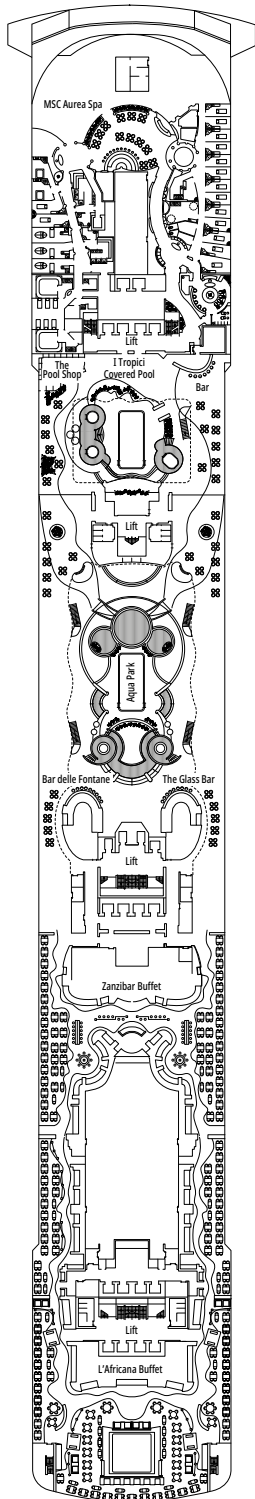

DECK 14
MIRAGGIO