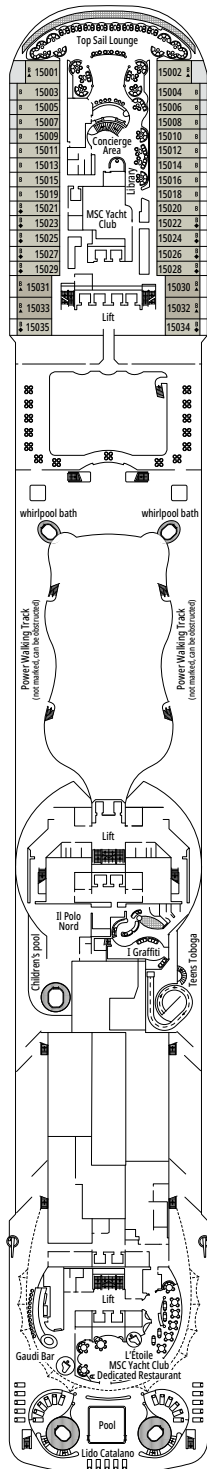

DECK 15
SPLENDIDO