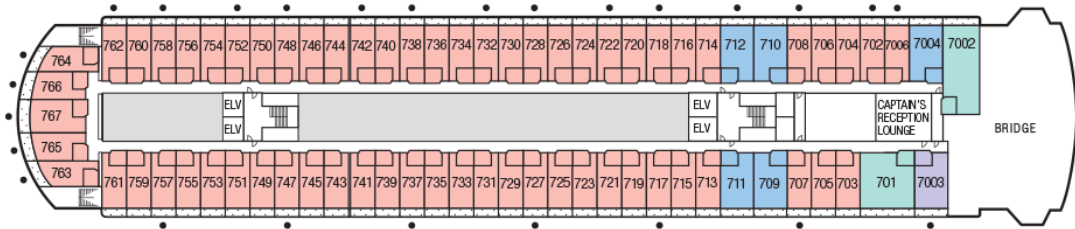

Deck Plan m/s Paul GAUGUIN

- OS Owner's Suite
- A Deluxe Ocean View
- C Balcony Stateroom
- E Window Stateroom
- GS Grand Suite
- B Veranda Stateroom
- D Balcony Stateroom
- D Porthole Stateroom

• Denotes suite with two twin-beds that convert to queen.

Deck 3

F Porthole Stateroom

• Denotes suite with two twin-beds that convert to queen.
 ♿ Wheelchair Accessible Suites 415.

Deck 4

E Window Stateroom

Deck 5

Deck 6

D Balcony Stateroom

- Denotes suite with two twin-beds that convert to queen.

Deck 7

C Balcony Stateroom **A** Veranda Suite **OS** Owner's Suite **B** Veranda Stateroom

- Denotes suite with two twin-beds that convert to queen. Suite 801 has king.

Deck 8

GS Grand Suite **B** Veranda Stateroom

Deck 9