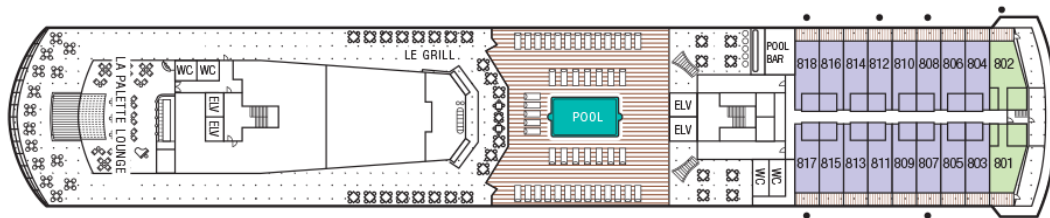

Deck Plan m/s Paul GAUGUIN

- OS Owner's Suite
- A Deluxe Ocean View
- C Balcony Stateroom
- E Window Stateroom
- GS Grand Suite
- B Veranda Stateroom
- D Balcony Stateroom
- D Porthole Stateroom

• Denotes suite with two twin-beds that convert to queen.

Deck 3

F Porthole Stateroom

• Denotes suite with two twin-beds that convert to queen.
 ♿ Wheelchair Accessible Suites 415.

Deck 4

E Window Stateroom

Deck 5

Deck 6

D Balcony Stateroom

- Denotes suite with two twin-beds that convert to queen.

Deck 7

C Balcony Stateroom **A** Veranda Suite **OS** Owner's Suite **B** Veranda Stateroom

- Denotes suite with two twin-beds that convert to queen. Suite 801 has king.

Deck 8

GS Grand Suite **B** Veranda Stateroom

Deck 9