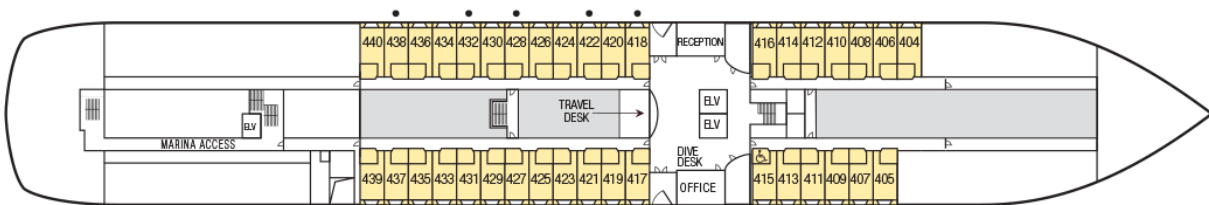

Deck Plan m/s Paul GAUGUIN

- OS Owner's Suite
- A Deluxe Ocean View
- C Balcony Stateroom
- E Window Stateroom
- GS Grand Suite
- B Veranda Stateroom
- D Balcony Stateroom
- D Porthole Stateroom

• Denotes suite with two twin-beds that convert to queen.

Deck 3

F Porthole Stateroom

• Denotes suite with two twin-beds that convert to queen.
 ♿ Wheelchair Accessible Suites 415.

Deck 4

E Window Stateroom

Deck 5

Deck 6

D Balcony Stateroom

- Denotes suite with two twin-beds that convert to queen.

Deck 7

C Balcony Stateroom **A** Veranda Suite **OS** Owner's Suite **B** Veranda Stateroom

- Denotes suite with two twin-beds that convert to queen. Suite 801 has king.