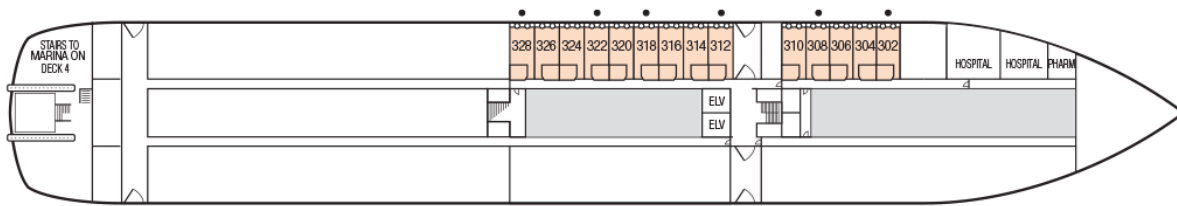

Deck Plan m/s Paul GAUGUIN

- OS Owner's Suite
- A Deluxe Ocean View
- C Balcony Stateroom
- E Window Stateroom
- GS Grand Suite
- B Veranda Stateroom
- D Balcony Stateroom
- D Porthole Stateroom

• Denotes suite with two twin-beds that convert to queen.

Deck 3

F Porthole Stateroom

• Denotes suite with two twin-beds that convert to queen.
 ♿ Wheelchair Accessible Suites 415.

Deck 4

E Window Stateroom

Deck 5

Deck 6

D Balcony Stateroom

- Denotes suite with two twin-beds that convert to queen.

Deck 7

C Balcony Stateroom **A** Veranda Suite **OS** Owner's Suite **B** Veranda Stateroom

- Denotes suite with two twin-beds that convert to queen. Suite 801 has king.