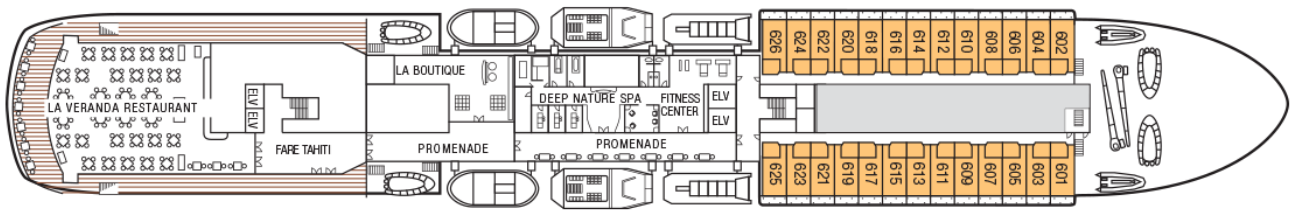

Deck Plan m/s Paul GAUGUIN

- OS Owner's Suite
- A Deluxe Ocean View
- C Balcony Stateroom
- E Window Stateroom
- GS Grand Suite
- B Veranda Stateroom
- D Balcony Stateroom
- D Porthole Stateroom

• Denotes suite with two twin-beds that convert to queen.

Deck 3

F Porthole Stateroom

• Denotes suite with two twin-beds that convert to queen.
 ♿ Wheelchair Accessible Suites 415.

Deck 4

E Window Stateroom

Deck 5

Deck 6

D Balcony Stateroom

- Denotes suite with two twin-beds that convert to queen.

Deck 7

C Balcony Stateroom **A** Veranda Suite **OS** Owner's Suite **B** Veranda Stateroom

- Denotes suite with two twin-beds that convert to queen. Suite 801 has king.