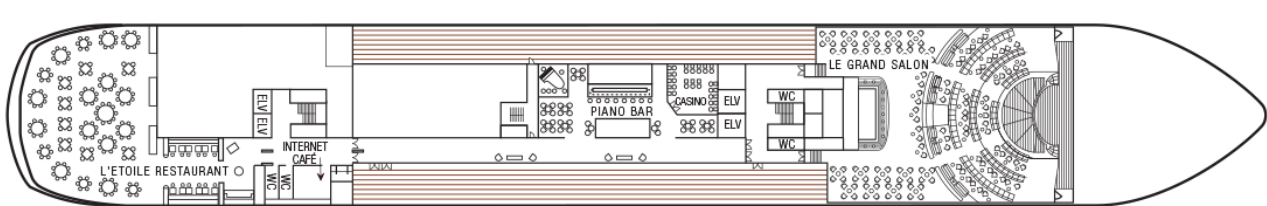

Deck Plan m/s Paul GAUGUIN

- OS Owner's Suite
- A Deluxe Ocean View
- C Balcony Stateroom
- E Window Stateroom
- GS Grand Suite
- B Veranda Stateroom
- D Balcony Stateroom
- D Porthole Stateroom

• Denotes suite with two twin-beds that convert to queen.

Deck 3

F Porthole Stateroom

• Denotes suite with two twin-beds that convert to queen.
 ♿ Wheelchair Accessible Suites 415.

Deck 4

E Window Stateroom

Deck 5

Deck 6

D Balcony Stateroom

- Denotes suite with two twin-beds that convert to queen.

Deck 7

C Balcony Stateroom **A** Veranda Suite **OS** Owner's Suite **B** Veranda Stateroom

- Denotes suite with two twin-beds that convert to queen. Suite 801 has king.