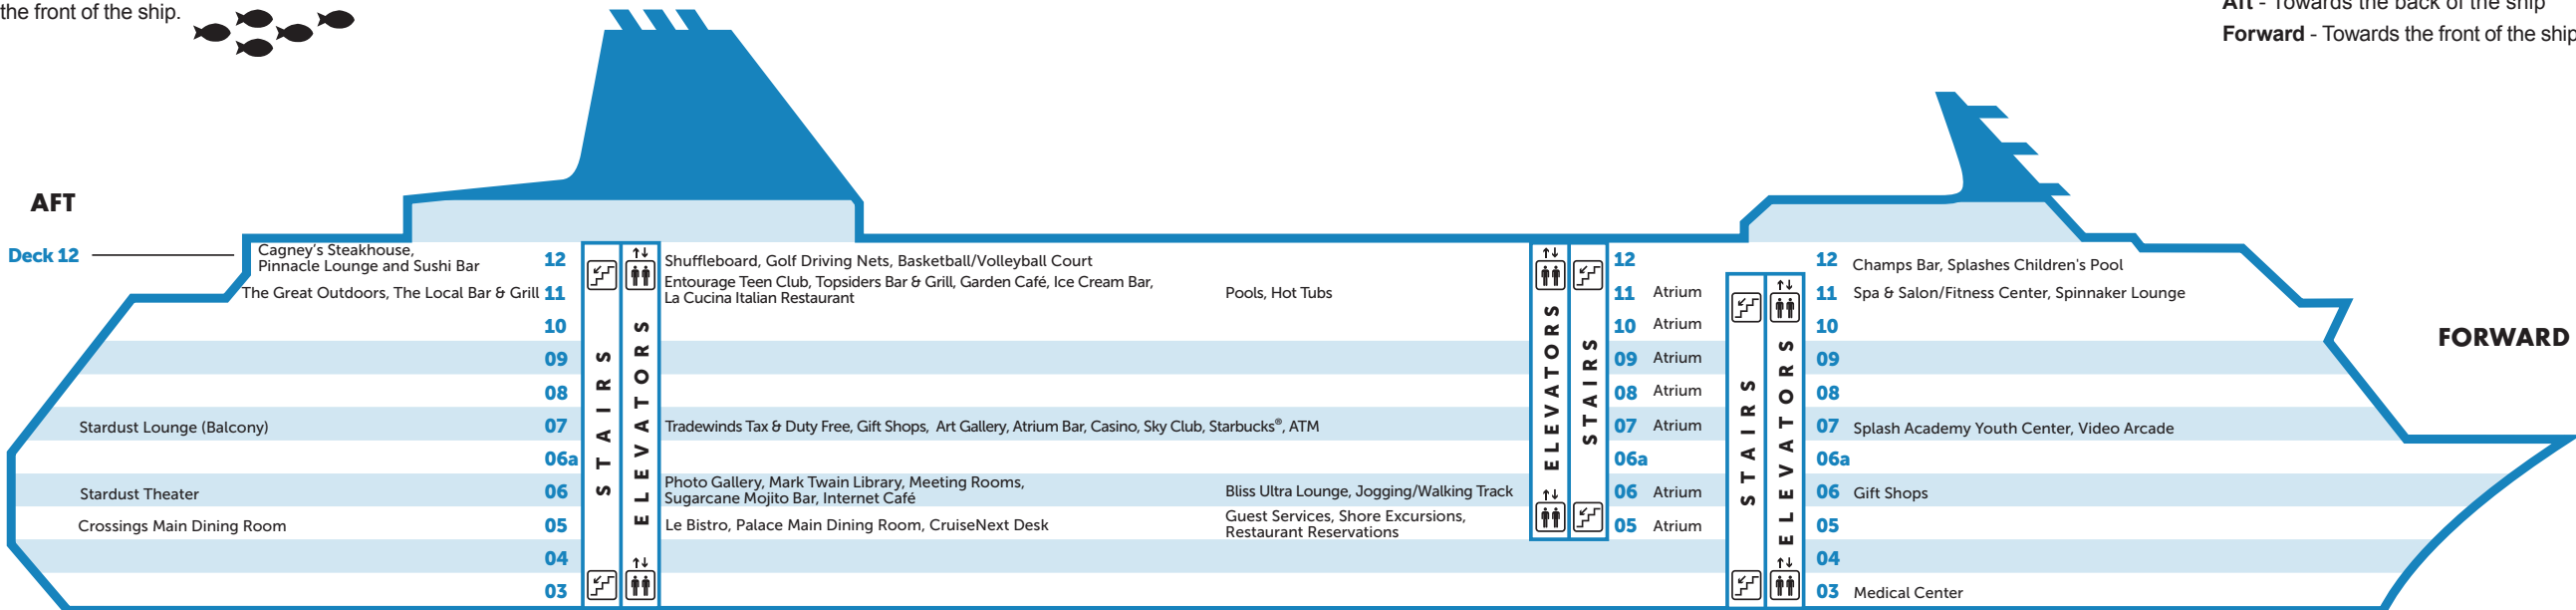

HIGHLIGHTS, SHIP FACTS AND VENUE LEGEND

HIGHLIGHTS

11 Dining Options, 9 Bars & Lounges, 2 Swimming Pools, 5 Hot Tubs, Spa & Salon/Fitness Center, Jogging/Walking Track, Golf Driving Nets, Basketball & Volleyball Court, Galleria Shops, Video Arcade, Casino

SHIP FACTS

Gross Tonnage..... 77,104
 Overall Length..... 848 feet
 Beam..... 123 feet
 Draft 26 feet
 Engines Diesel Electric
 Cruise Speed22 knots
 Guests 2,004 (double occupancy)
 Crew899

VENUE LEGEND

- Complimentary dining
- ◆ Speciality Dining - Charges Apply

FISH FACE FORWARD

The fish on the carpet swim forward towards the front of the ship.

FREESTYLE DINING

DECK 5

- Crossings Main Dining Room
- Palace Main Dining Room

◆ Le Bistro French Restaurant (Entrance on Deck 6)

DECK 11

- Garden Café
- The Great Outdoors
- The Local Bar & Grill

◆ La Cucina Italian Restaurant

DECK 12

- ◆ Cagney's Steakhouse
- ◆ Pinnacle Lounge and Sushi Bar